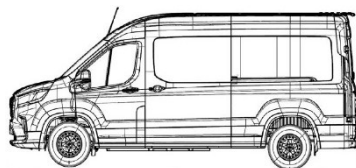

# MAXUS Deliver 9

VAN FWD N1

	L3H2		L3H3	
	FWD	RWD	FWD	RWD
<b>Silnik/ Skrzynia biegów</b>				
Engine	SAIC π D20			
Capacity (ml)	1996			
Cylinders/Volves	4/16			
Max Power (kW / rpm)	110/3500			
MaxTorque (Nm / rpm)	375/1500~2400			
Fuel System	DIESEL			
Euro Emission Status	EURO VIE			
Fuel Tank Capacity (Litres)	80			
Stop & Start System	YES			
Gearbox	MANUAL			
Number of gears	6			
<b>Wymiary</b>				
Number of seats	3	3	3	3
Sliding door	Single/Double (O)	Single/Double (O)	Single/Double (O)	Single/Double (O)
Overall length (mm)	5940	5940	5940	5940

Overall width without mirrors (mm)	2062	2062	2062	2062
Overall height (mm)	2535	2535	2755	2755
Wheel base (mm)	3760	3760	3760	3760
Cargo volume (m³)	11,5	11	12,9	12,3
Loadspace length (mm)	3413	3413	3413	3413
Loadspace width (mm)	1800	1800	1800	1800
Loadspace height (mm)	1902	1802	2112	2019
Max loadspace width between wheel arches (mm)	1366	1366	1366	1366
Slide door width (mm)	1269	1269	1269	1269
Slide door height (mm)	1670	1570	1670	1570
Min ground clearance (mm)	171	154	171	154
<b>Waga/ Ładowność</b>				
GVW(kg)	3500	3500	3500	3500
CVW(kg)	2285/2315	2360/2390	2300/2330	2390/2420
Payload: GVW-CVW(kg)	1215/1185	1140/1110	1200/1170	1110/1080
Max axle lead: front/rear(kg)	1950/1900	1950/2180	1950/1900	1950/2180
GTM (kg)	6000	6000	6000	6000
Towing capacity (Braked/Unbraked)(kg)	2800/750	2800/750	2800/750	2800/750
<b>Osiągi</b>				
Driving wheel	FWD	RWD	FWD	RWD
Max speed (km/h)	160	145	160	140
Acceleration 0-100km/h (sec)	24	22,5	24	23
Min turning diameter (m)	14.1±1	14.1±1	14.1±1	14.1±1
Approach angle/departure angle (CVW) (°)	18.3°/18.7°	18.7°/19°	18.3°/18.7°	18.7°/19°
Approach angle/departure angle (GVW) (°)	16.7°/15°	17.2°/14.6°	16.7°/15°	17.2°/14.6°